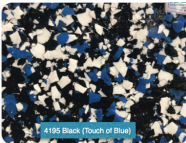

EPOXY CHIP COLOR SYSTEM

4125 Mocha (Coffee)

4195 White (Salt & Pepper)

4195 Black (Jade)

4195 Whisper Gray (Coastal Blue)

4195 Cotton Wood (Mouie Sand)

4195 Whisper Gray (Graphite)

4195 Black (Touch of Blue)

4195 Whisper Gray (Dakota Gray)

4195 Charcoal (Gravel)

4195 Mocha (Safari)

4195 Cotton Wood (Toffee)

4195 Charcoal (Nightfall)

4195 Cotton Wood (Cappuccino)

4195 Whisper Gray (Smock)

4195 Cotton Wood (Cookie)

4195 Cotton Wood (Hunter)

4195 Cotton Wood (Tan and Bone)

4195 Whisper Gray (Graphite with Multi-Gem)

4195 Mocha (Congo)